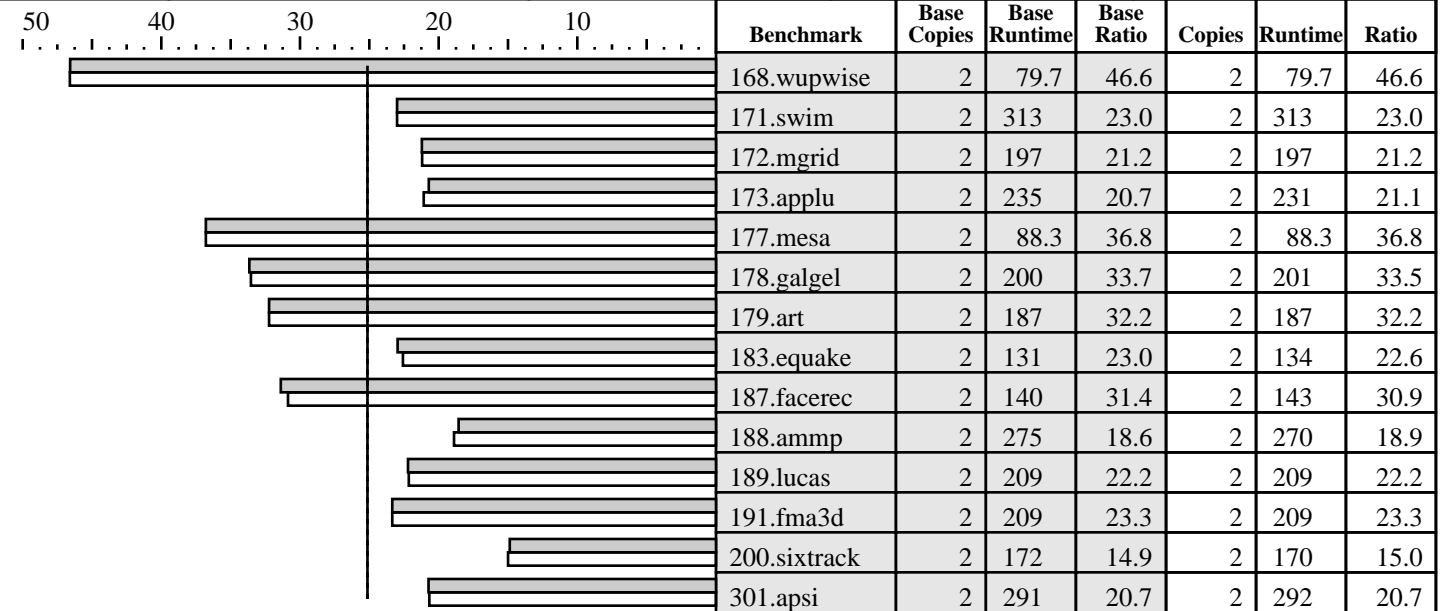

Hardware

CPU: Intel Xeon (3.6 GHz, 1MB L2, 800MHz system bus)
 CPU MHz: 3600
 FPU: Integrated
 CPU(s) enabled: 2 cores, 2 chips, 1 core/chip(Hyper-Threading Technology disabled)
 CPU(s) orderable: 1,2
 Parallel: No
 Primary Cache: 12KB(I) micro-ops + 16KB(D) on chip
 Secondary Cache: 1024KB(I+D) on chip
 L3 Cache: N/A
 Other Cache: N/A
 Memory: 6x512MB DDR-333 ECC SDRAM
 Disk Subsystem: 1 x 80GB 7200RPM SATA HDD
 Other Hardware: