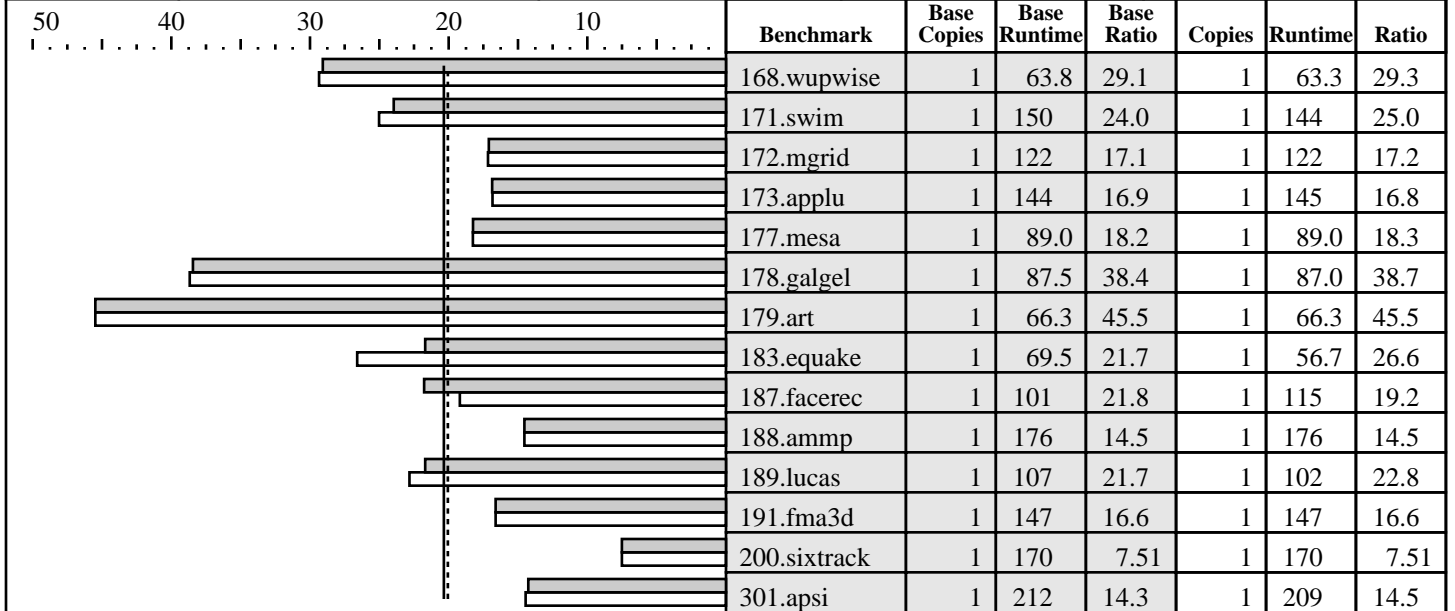

Hardware

CPU: Intel Xeon (3.6GHz, 2MB L2, 800MHz bus)
 CPU MHz: 3600
 FPU: Integrated
 CPU(s) enabled: 1 core, 1 chip, 1 core/chip (Hyper-Threading Technology disabled)
 CPU(s) orderable: 1,2
 Parallel: No
 Primary Cache: 12K micro-ops I + 16KBD on chip
 Secondary Cache: 2048KB(I+D) on chip
 L3 Cache: N/A
 Other Cache: N/A
 Memory: 4x1024MB PC2-3200
 Disk Subsystem: 1x18.2GB 15K Ultra320 SCSI
 Other Hardware: