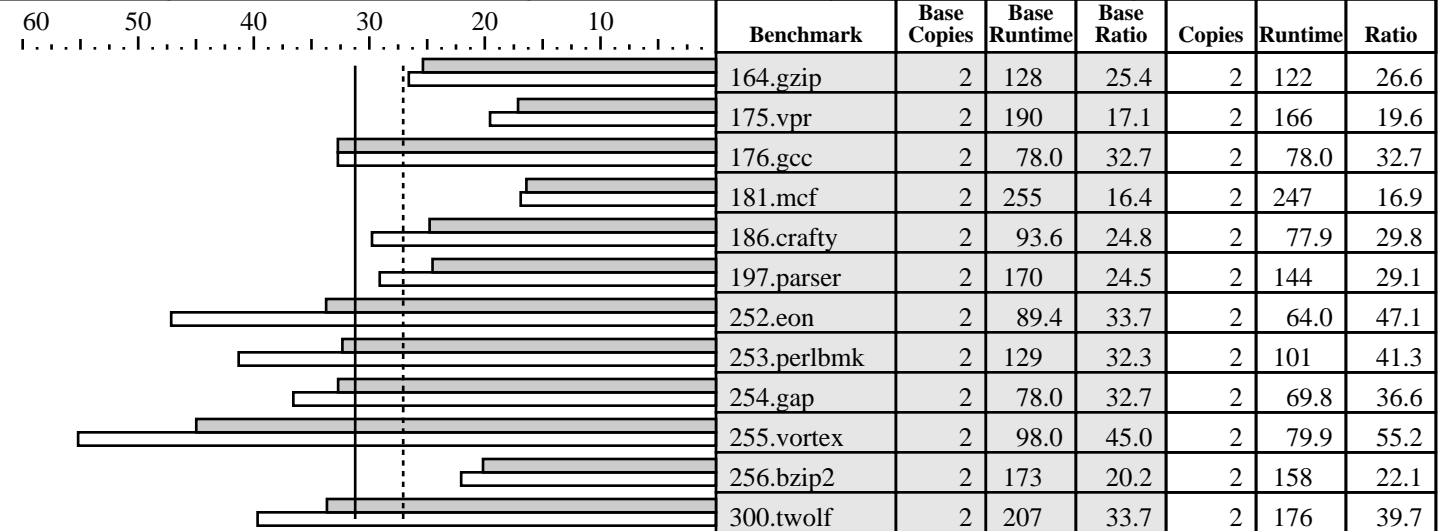

### Hardware

CPU: Intel Xeon (3.6GHz, 1MB L2, 800MHz bus)  
 CPU MHz: 3600  
 FPU: Integrated  
 CPU(s) enabled: 2 cores, 2 chips, 1 core/chip (HT Technology Enabled)  
 CPU(s) orderable: 1,2  
 Parallel: No  
 Primary Cache: 12K micro-ops I + 16KBD on chip  
 Secondary Cache: 1024KB(I+D) on chip  
 L3 Cache: N/A  
 Other Cache: N/A  
 Memory: 8x1GB DDR-333  
 Disk Subsystem: 1x250GB  
 Other Hardware: