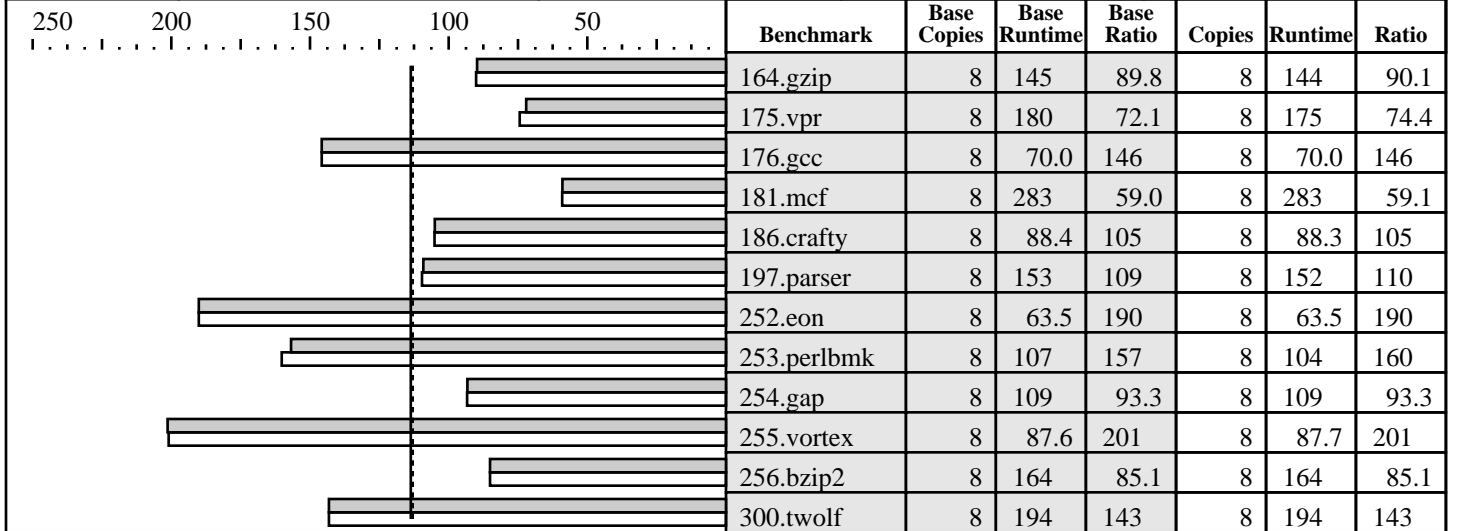

SPEC license #: 3 Tested by: Hewlett-Packard Company Test date: May-2006 Hardware Avail: May-2006 Software Avail: May-2006

Hardware

CPU: Intel Xeon processor 7041 (3.0GHz, 2x2MB L2, 800MHz bus)
 CPU MHz: 3000
 FPU: Integrated
 CPU(s) enabled: 8 cores, 4 chips, 2 cores/chip (Hyper-Threading Technology disabled)
 CPU(s) orderable: 1,2,4
 Parallel: No
 Primary Cache: 12K micro-ops I + 16KBD (on chip) per core
 Secondary Cache: 2048KB(I+D) (on chip) per core
 L3 Cache: N/A
 Other Cache: N/A
 Memory: 16x2048MB PC2-3200 dual-rank
 Disk Subsystem: 1x36GB SAS
 Other Hardware: