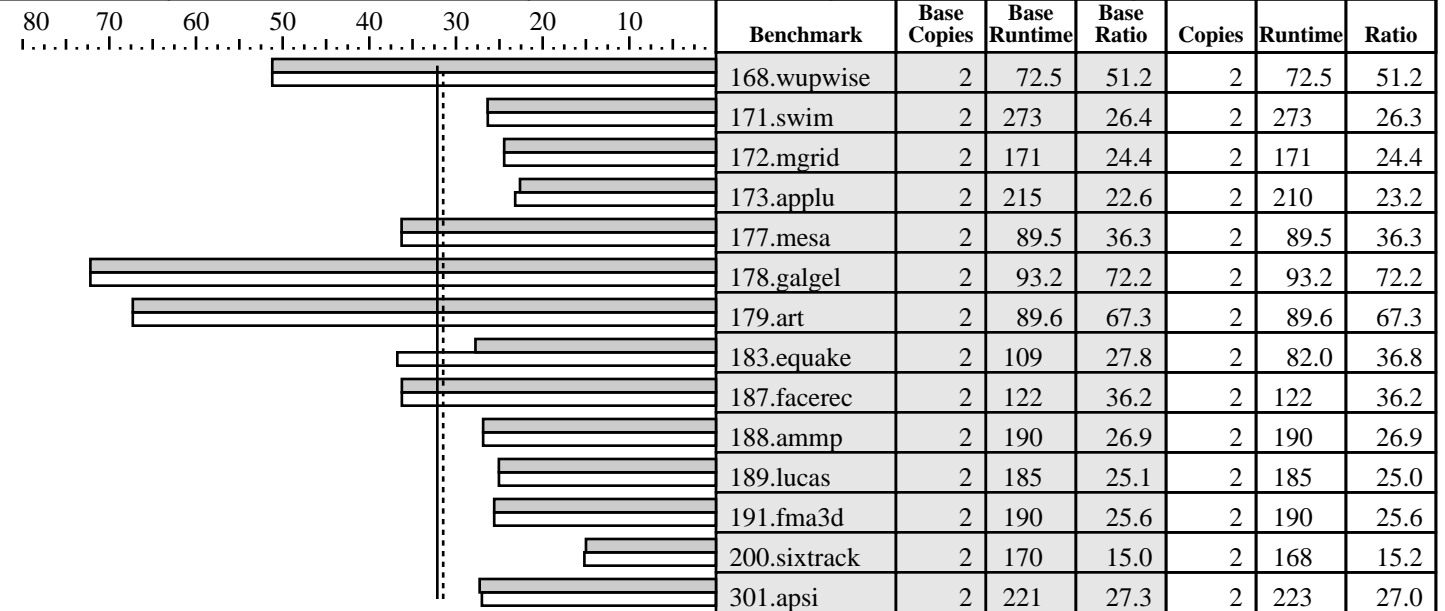

CFP2000 Result

Copyright ©1999-2005, Standard Performance Evaluation Corporation

Itautec
Servidor Itautec BX200 (3.6 GHz Intel Xeon)

SPECfp_rate2000 = 32.2
SPECfp_rate_base2000 = 31.5

SPEC license #: 2784 | Tested by: Itautec | Test date: Nov-2005 | Hardware Avail: May-2005 | Software Avail: May-2005