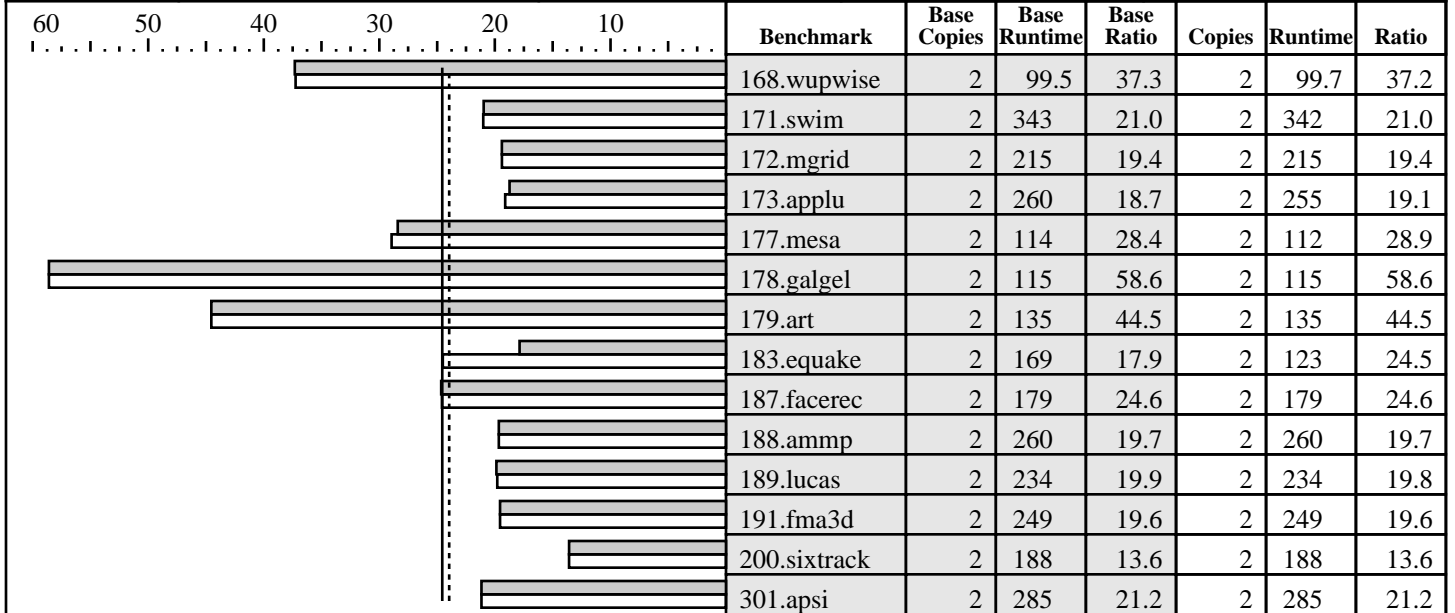

SPEC license #: 3 Tested by: Hewlett-Packard Company Test date: Sep-2005 Hardware Avail: Oct-2005 Software Avail: Jun-2005

Hardware

CPU: Intel dual-core Xeon (3.0GHz, 2x2MB L2, 667MHz bus)
CPU MHz: 3000
FPU: Integrated
CPU(s) enabled: 2 cores, 1 chip, 2 cores/chip (Hyper-Threading Technology disabled)
CPU(s) orderable: 1,2,4
Parallel: No
Primary Cache: 12K micro-ops I + 16KBD (on chip) per core
Secondary Cache: 2048KB(I+D) (on chip) per core
L3 Cache: N/A
Other Cache: N/A
Memory: 16x1024MB PC2-3200
Disk Subsystem: 1x36.4GB 15K Ultra320 SCSI
Other Hardware: