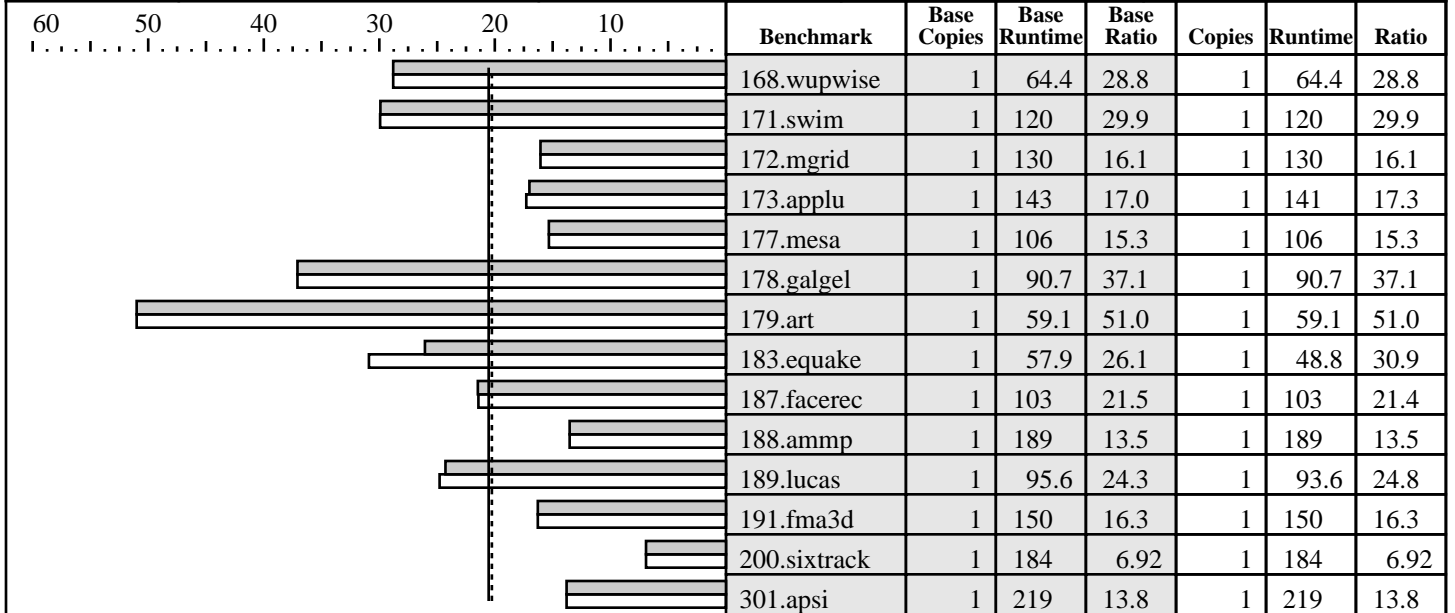

CFP2000 Result

Copyright ©1999-2005, Standard Performance Evaluation Corporation

IBM Corporation

IBM eServer xSeries x206m (3.0GHz Pentium 4 630, 2MB L2 Cache)

SPECfp_rate2000 = 20.5

SPECfp_rate_base2000 = 20.3

SPEC license #: 11 | Tested by: IBM Corporation | Test date: Sep-2005 | Hardware Avail: Sep-2005 | Software Avail: Jun-2005

Hardware

CPU: Intel Pentium 4 630 (800 MHz system bus)
CPU MHz: 3000
FPU: Integrated
CPU(s) enabled: 1 core, 1 chip, 1 core/chip (Hyper-Threading Technology disabled)
CPU(s) orderable: 1
Parallel: No
Primary Cache: 12K(I) micro-ops + 16KB(D) on chip
Secondary Cache: 2048KB(I+D) on chip
L3 Cache: N/A
Other Cache: N/A
Memory: 4 x 1024 MB ECC PC2-3200 Single Rank
Disk Subsystem: 73GB SAS 15K RPM
Other Hardware:

Software

Operating System: Windows Server 2003 Standard Edition
Compiler: Intel C/C++ Compiler 9.0 (20050624Z) for 32-bit applications
Intel Fortran Compiler 9.0 (20050624Z) for 32-bit applications
Microsoft Visual Studio .NET 13.0.9466 (for libraries)
MicroQuill Smartheap Library 7.30
File System: NTFS
System State: Default

Notes/Tuning Information

GENERAL

ONESTEP=yes
+FDO: PASS1=-Qprof_gen PASS2=-Qprof_use

PORTABILITY

178.galgel: -FI /F3200000
191.fma3d: srcalt=windowsdp

BASE TUNING

C/F77/F90: -fast -Qansi_alias +FDO

PEAK TUNING

168.wupwise: basepeak=yes
171.swim: -fast -f77rtl +FDO
172.mgrid: basepeak=yes
173.applu: -fast -Qscalar_rep- -Qauto -f77rtl +FDO
177.mesa: -fast +FDO
178.galgel: basepeak=yes
179.art: basepeak=yes
183.quake: -fast -Oa -Qrcd +FDO shlw32M.lib