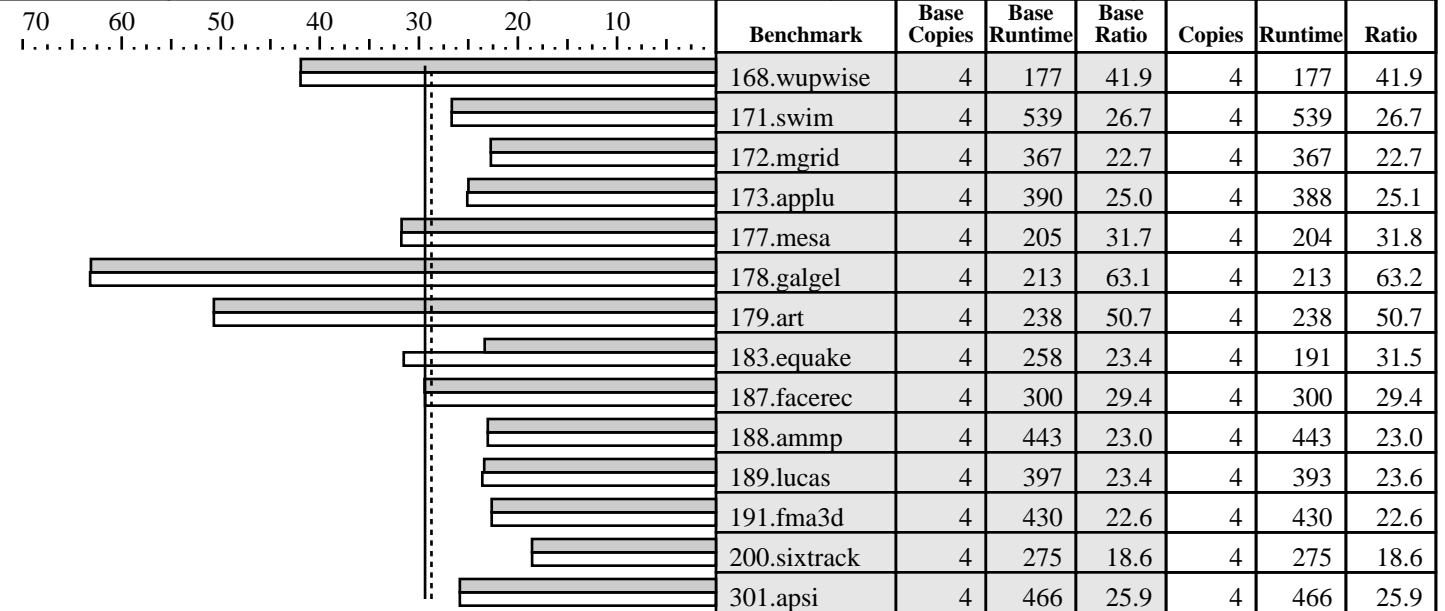

CFP2000 Result

Copyright ©1999-2005, Standard Performance Evaluation Corporation

Hewlett-Packard Company
ProLiant DL580 G3 (3.333GHz, Intel Xeon)

SPECfp_rate2000 = 29.4
SPECfp_rate_base2000 = 28.7

SPEC license #: 3 Tested by: Hewlett-Packard Company Test date: Jun-2005 Hardware Avail: Jun-2005 Software Avail: May-2005