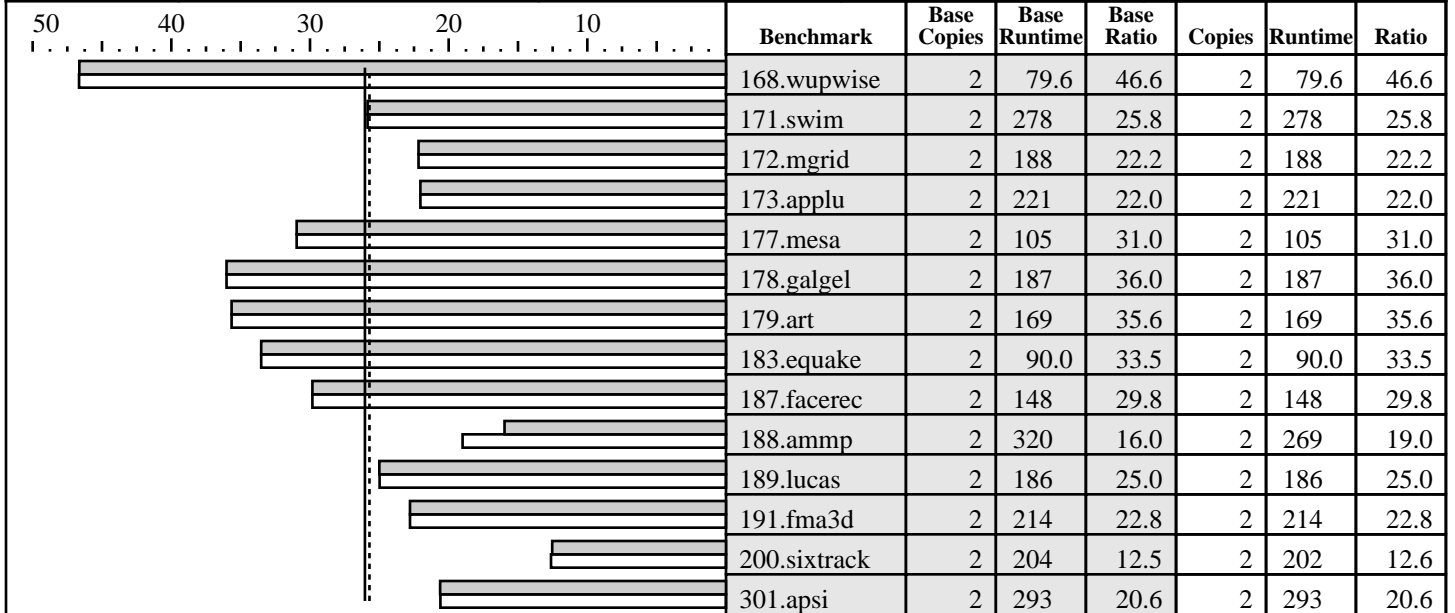

CFP2000 Result

Copyright ©1999-2005, Standard Performance Evaluation Corporation

Acer Incorporated
Altos G710 (3.0 GHz Intel Xeon)

SPECfp_rate2000 = 26.0

SPECfp_rate_base2000 = 25.7

SPEC license #: 97 Tested by: Acer Incorporated Test date: Jun-2005 Hardware Avail: May-2005 Software Avail: Oct-2004