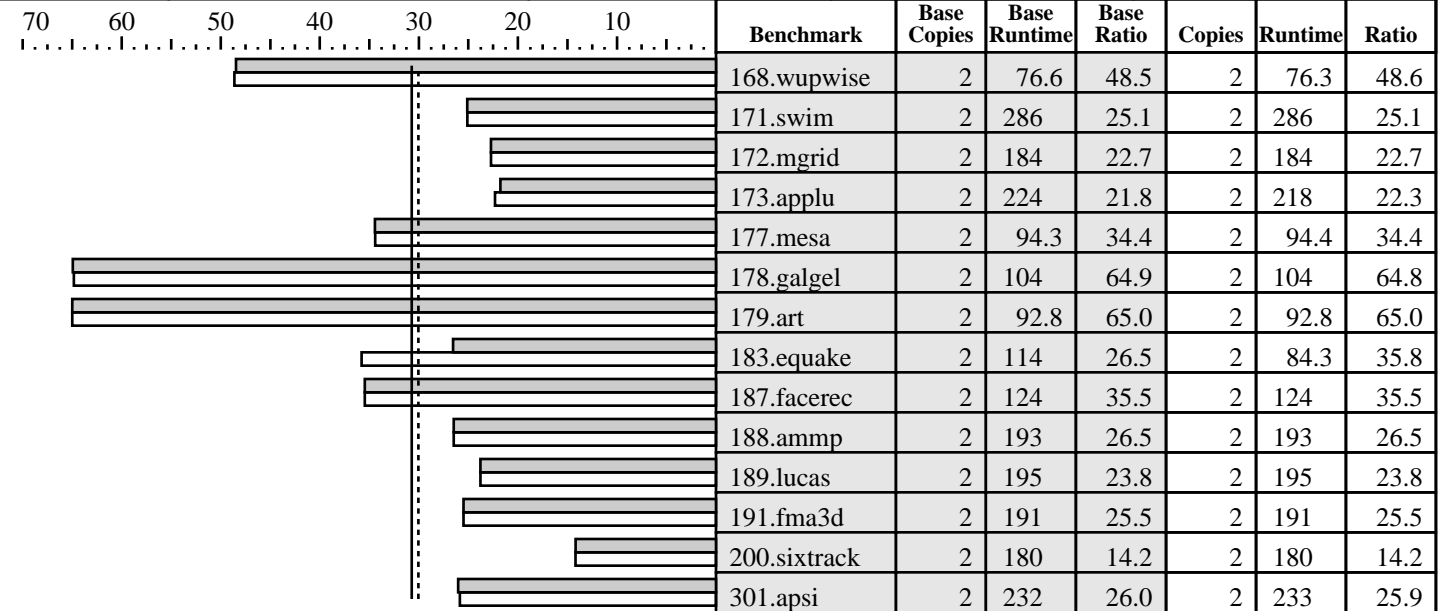

CFP2000 Result

Copyright ©1999-2004, Standard Performance Evaluation Corporation

Hewlett-Packard Company
ProLiant ML350 G4p (3.4GHz, Intel Xeon)

SPECfp_rate2000 = 30.7
SPECfp_rate_base2000 = 30.0

SPEC license #: 3 Tested by: Hewlett-Packard Company Test date: Mar-2005 Hardware Avail: Mar-2005 Software Avail: Nov-2004