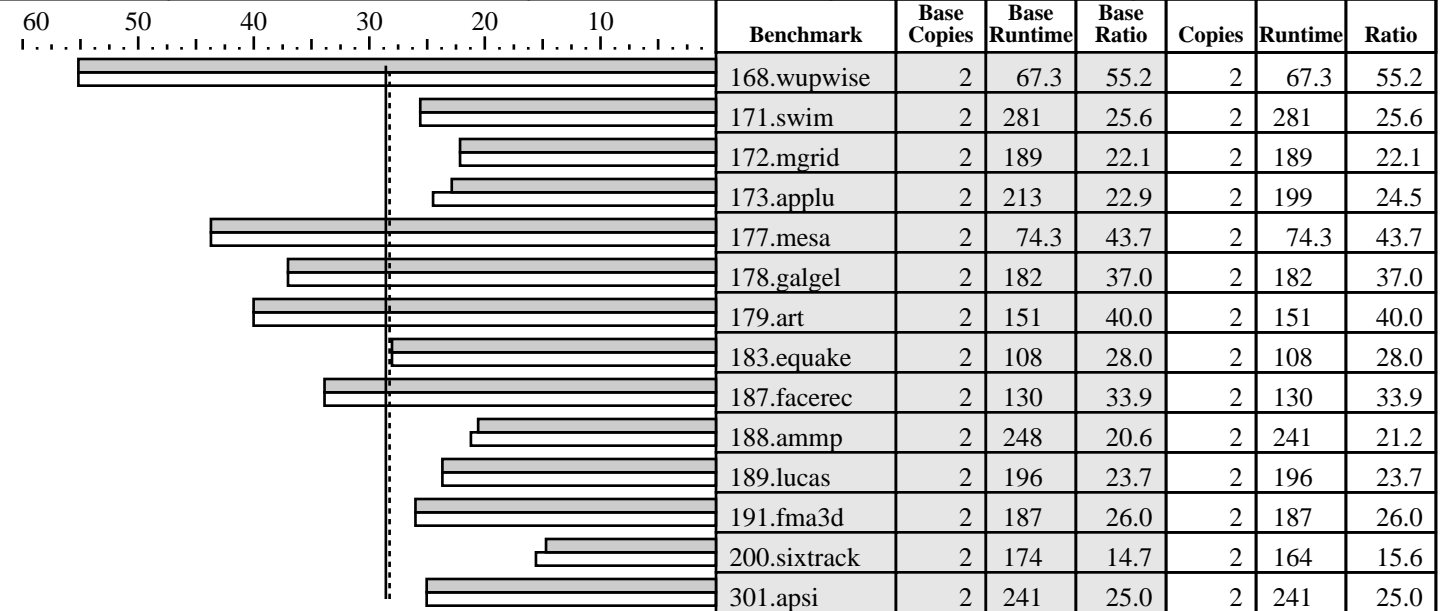

CFP2000 Result

Copyright ©1999-2004, Standard Performance Evaluation Corporation

IBM Corporation
IBM xSeries 336 (3.6GHz Xeon)

SPECfp_rate2000 = 28.6
SPECfp_rate_base2000 = 28.2

SPEC license #: 11 | Tested by: IBM Corporation | Test date: Sep-2004 | Hardware Avail: Aug-2004 | Software Avail: Sep-2004